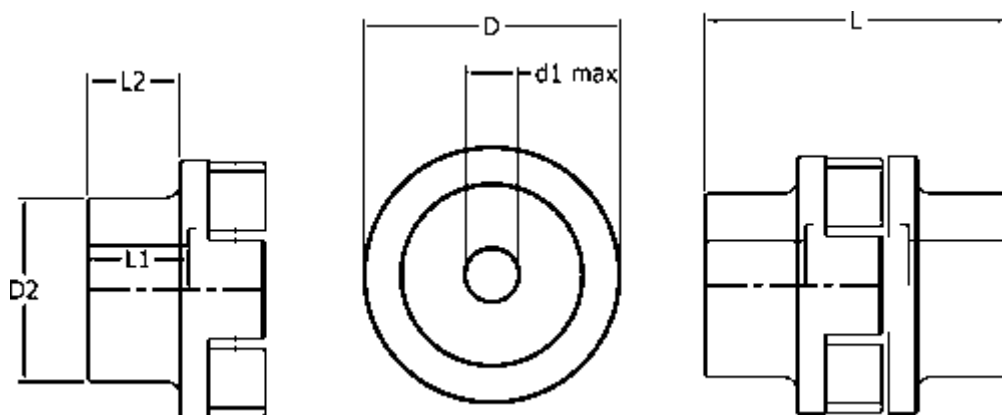

# Data Sheet

Article number: 3302260210

Description: Tschan Hub LST S260 part 210  
Maks. boring 125 mm

## Measures

D = 260

d1 max = 125

D2 = 180

L = 400

L1 = 170

L2 = 146